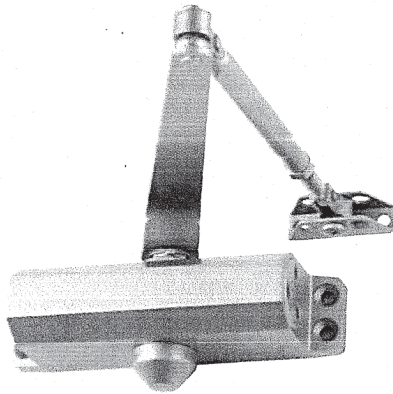

Calibre Product Line Art
(for Vendor Literature Use and Website Posting)

2200 Series
OHC Door Closer
Jackson, International Type
Doromatic SC100

4000 Series
Surface Applied Closer
LCN 4040 Type
Doromatic SC70

5500 Series
Surface Applied Closer
Norton 8500, Yale 3400 Type
Doromatic SC80

8850/8800 Series
Surface Applied Closer
Yale 50 Type
Norton 9300, 1600 Type
Doromatic SC60

8000 Series
Surface Applied Closer
Norton 8501BF Type
Dorma 640 Type
Doromatic SC90

9900 Series
Surface Applied Closer
Cal-Royal 900 Type