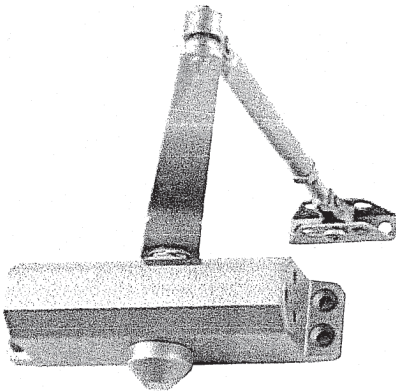

Calibre Product Line Art
(for Vendor Literature Use and Website Posting)

2200 Series
OHC Door Closer
Jackson, International Type
Doromatic SC100

4000 Series
Surface Applied Closer
LCN 4040 Type
Doromatic SC70

5500 Series
Surface Applied Closer
Norton 8500, Yale 3400 Type
Doromatic SC80

8850/8800 Series
Surface Applied Closer
Yale 50 Type
Norton 9300, 1600 Type
Doromatic SC60

8000 Series
Surface Applied Closer
Norton 8501BF Type
Dorma 640 Type
Doromatic SC90

9900 Series
Surface Applied Closer
Cal-Royal 900 Type